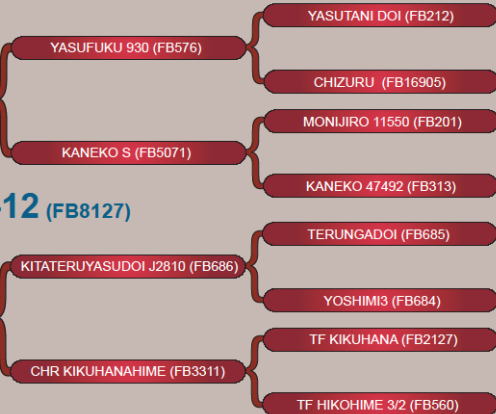

# MFC YASUFUKU JR 7-12

GROUP	Tajima	Kedaka	Tottori	Itozakura	Shimane	Okayama	Hiroshima	Other	TOTAL
D	11.4	0.1	0.0	2.8	0.4	0.1	0.3	1.0	16
	71%	1%	0%	17%	2%	1%	2%	6%	

B3 - Free CHS - Free CL16 - Free FL11 - Free TENDERNESS - 3 SCD - AA

# MFC ITOMORITAKA 0-41

GROUP	Tajima	Kedaka	Tottori	Itozakura	Shimane	Okayama	Hiroshima	Other	TOTAL
C	5.4	4.1	2.6	2.4	0.3	1.2	0.0	0.0	16
	33.8%	25.6%	16%	14.8%	2%	7.8%	0%	0%	

B3 - Free CHS - Free CL16 - Free FL11 - Free TENDERNESS - 5 SCD - AA

SIRE GROUP	Tajima	Kedaka	Tottori	Itozakura	Shimane	Okayama	Hiroshima	Other	TOTAL
B	14.0	-	-	-	-	-	-	2.0	16

SIRE WORLD K'S YASUFUKU JR (FB5061)

## MFC YASUFUKU JR 7-12 (FB8127)

DAM CHR MS KITATERU 59J (FB4830)

DAM GROUP	Tajima	Kedaka	Tottori	Itozakura	Shimane	Okayama	Hiroshima	Other	TOTAL
C	8.8	0.3	-	5.5	0.8	0.3	0.5	-	16

SIRE GROUP	Tajima	Kedaka	Tottori	Itozakura	Shimane	Okayama	Hiroshima	Other	TOTAL
A	-	7.0	5.0	2.0	-	2.0	-	-	16