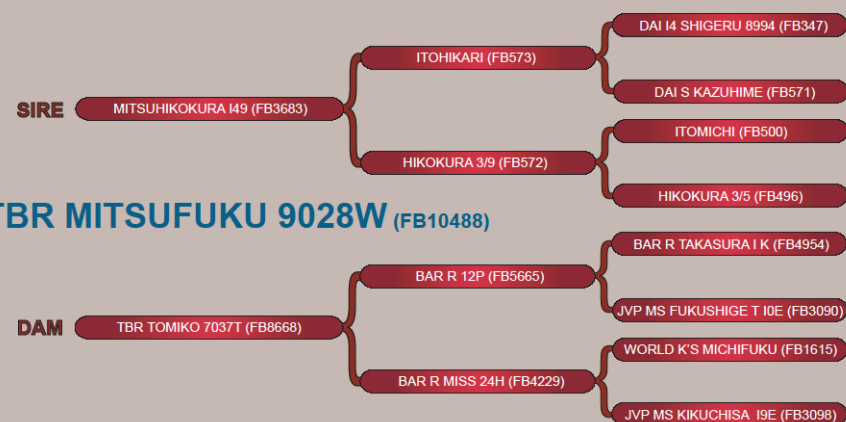

# MFC SHIGESHIGETANI 2-12

GROUP	Tajima	Kedaka	Tottori	Itozakura	Shimane	Okayama	Hiroshima	Other	TOTAL
D	10.4	2.0	0.0	1.9	0.3	0.4	0.6	0.5	16
	64.8%	12.5%	0%	11.7%	1.6%	2.3%	3.9%	3.1%	

B3 - Free CHS - Free CL16 - Free FL11 - Free TENDERNESS - 5 SCD - AA

SIRE GROUP	Tajima	Kedaka	Tottori	Itozakura	Shimane	Okayama	Hiroshima	Other	TOTAL
D	12.0	2.08	-	-	-	-	0.96	0.96	16

DAM GROUP	Tajima	Kedaka	Tottori	Itozakura	Shimane	Okayama	Hiroshima	Other	TOTAL
C	8.8	2.0	-	3.84	0.48	0.8	0.048	0.032	16

# TBR MITSUFUKU 9028W

GROUP	Tajima	Kedaka	Tottori	Itozakura	Shimane	Okayama	Hiroshima	Other	TOTAL
A/C	5.7	1.1	0.3	2.5	5.3	0.6	0.1	0.4	16
	35%	7%	2%	16%	33%	4%	1%	3%	

B3 - Free CHS - Free CL16 - Free FL11 - Free TENDERNESS - 4 SCD - VA

## TBR MITSUFUKU 9028W (FB10488)

DAM GROUP	Tajima	Kedaka	Tottori	Itozakura	Shimane	Okayama	Hiroshima	Other	TOTAL
D	11.3	1.3	0.6	0.5	-	1.2	0.3	0.9	16