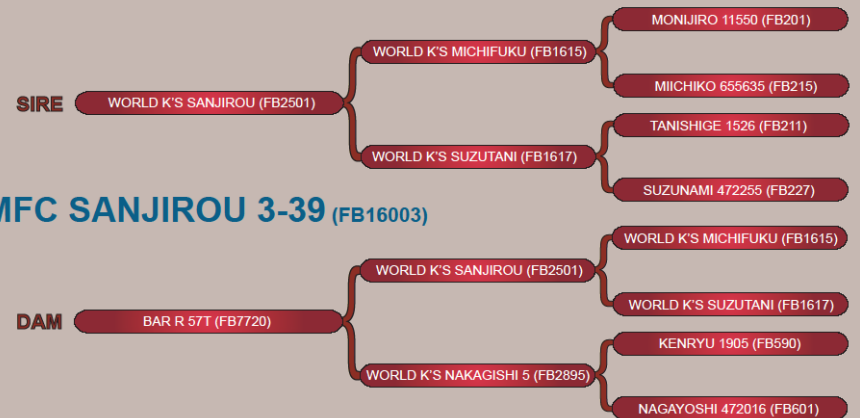

DAM GROUP	Tajima	Kedaka	Tottori	Itozakura	Shimane	Okayama	Hiroshima	Other	TOTAL
C	8.5	0.5	0.5	2.5	1.0	0.5	0.5	2.0	16