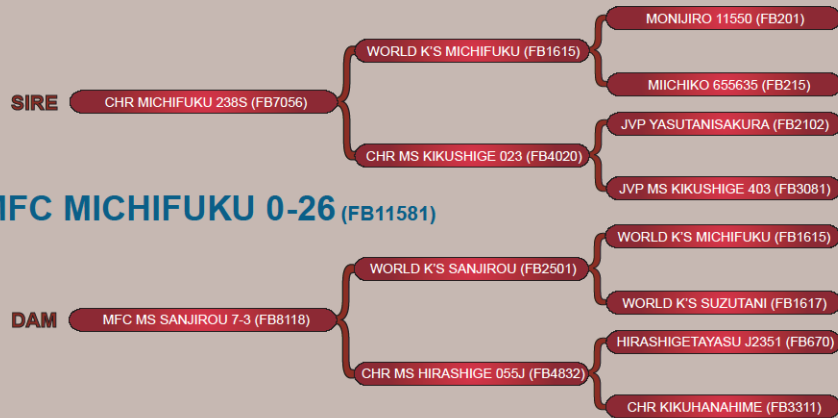

DAM GROUP	Tajima	Kedaka	Tottori	Itozakura	Shimane	Okayama	Hiroshima	Other	TOTAL
D	9.4	1.6	0.5	2.8	0.4	1.1	0.3	-	16