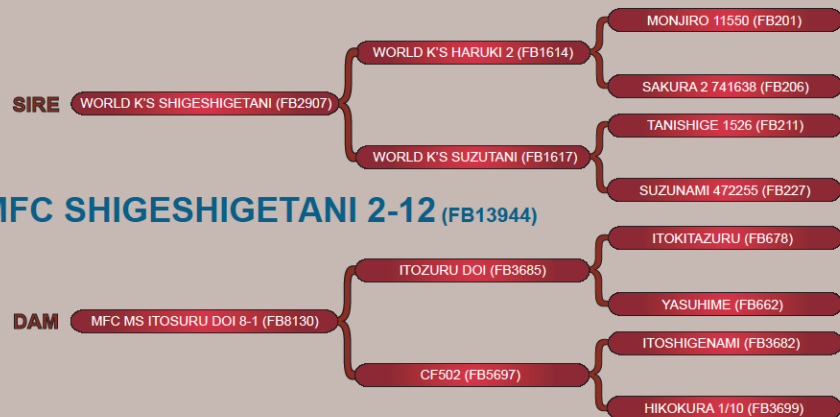

# MFC SHIGESHIGETANI 2-12

GROUP	Tajima	Kedaka	Tottori	Itozakura	Shimane	Okayama	Hiroshima	Other	TOTAL
D	10.4	2.0	0.0	1.9	0.3	0.4	0.6	0.5	16
	64.8%	12.5%	0%	11.7%	1.6%	2.3%	3.9%	3.1%	

B3 - Free CHS - Free CL16 - Free FL11 - Free TENDERNESS - 5 SCD - AA

SIRE GROUP	Tajima	Kedaka	Tottori	Itozakura	Shimane	Okayama	Hiroshima	Other	TOTAL
D	12.0	2.08	-	-	-	-	0.96	0.96	16

DAM GROUP	Tajima	Kedaka	Tottori	Itozakura	Shimane	Okayama	Hiroshima	Other	TOTAL
C	8.8	2.0	-	3.84	0.48	0.8	0.048	0.032	16

# TBR MITSUFUKU 9028W

GROUP	Tajima	Kedaka	Tottori	Itozakura	Shimane	Okayama	Hiroshima	Other	TOTAL
A/C	5.7	1.1	0.3	2.5	5.3	0.6	0.1	0.4	16
	35%	7%	2%	16%	33%	4%	1%	3%	

B3 - Free CHS - Free CL16 - Free FL11 - Free TENDERNESS - 4 SCD - VA